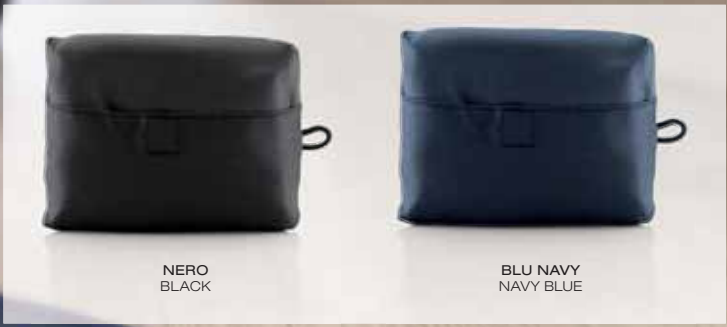

PROTEGO! 03A-8790

cm Ø 64

Tappetino per cambio in palestra o piscina, ripiegabile in comodo astuccio salva spazio.

Mat for swimming pool or gymn use, foldable into a small pouch.